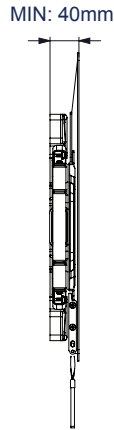

SIDE VIEW - FLAT TO WALL