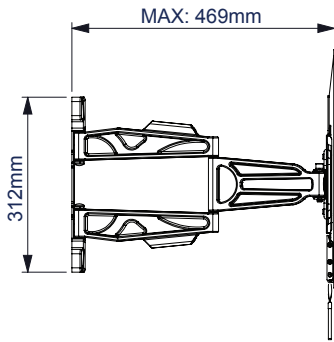

SIDE VIEW - MAXIMUM EXTENSION