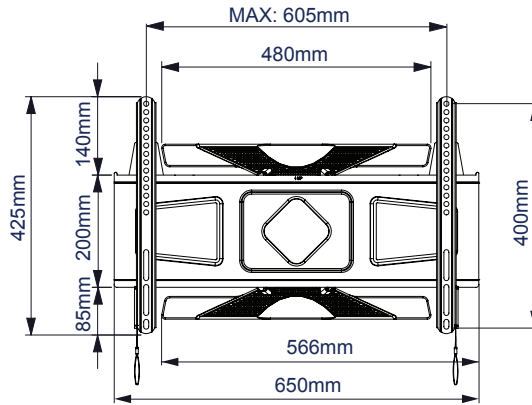

FRONT VIEW - MAXIMUM EXTENSION

SIDE VIEW - FLAT TO WALL