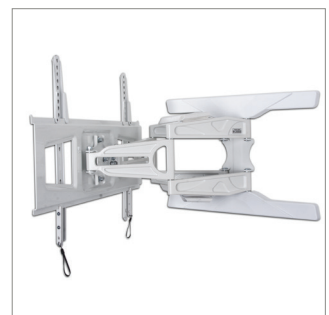

BT8225

ULTRA-SLIM FLAT SCREEN WALL MOUNT WITH TWIN CANTILEVER ARMS

**FOLDS
CLOSE TO
THE WALL**

Designed to mount medium to large sized screens, this ultra-slim twin cantilever arm wall mount features a tilting interface and three swivel points, allowing quick and easy repositioning of screens as required - whether folded flat to the wall at a depth of just 40mm or at maximum extension. Cover plates to hide fixings and integrated cable management help make this a neat and tidy mounting solution which is ideal for commercial applications as well as home installations.

SPECIFICATION

Recommended Screen Size	39" - 75"
Max Load	45kg
VESA® compatibility	up to 600 x 400
Universal Fixings	up to 600 x 400mm
Tilt	+/-15°
Swivel	130°
Extension	40 - 469mm
Colour	Black or White

FEATURES

- Universal screen interface suitable for all screens
- Ultra-slim design allows close to the wall installation when folded flat
- Twin cantilever arm for extended reach - ideal for corner mounting
- Easy tool-less tilt mechanism
- Lateral adjustment of screen once mounted
- Integrated cable management
- Cover plates to hide wall fixings
- Interface arms can be padlocked to help prevent unauthorised removal of screen (padlock not included)
- Includes spirit level for easy wall plate levelling during installation
- Suitable for concrete, brick and 16" stud walls
- Simple 'hook-on' installation
- All mounting hardware included

Ultra-slim design mounts screen only 40mm from wall when folded flat

Integrated cable management

A small padlock can be used to help prevent unauthorised removal of screen

Also available in White

SIDE VIEW - MAXIMUM EXTENSION