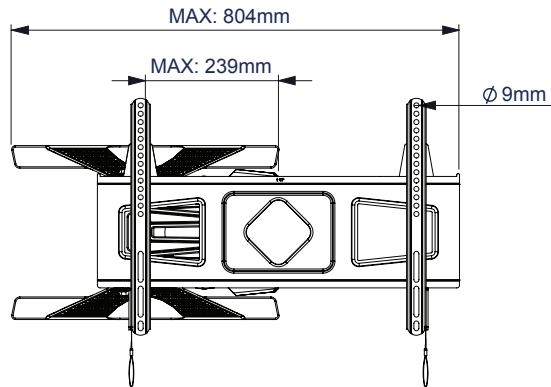

FRONT VIEW WITH ARM EXTENDED TO SIDE

PACKING INFORMATION

COLOUR:	ORDER REF:	EAN CODE:	MASTER CARTON QTY:	INNER CARTON QTY:	MASTER CARTON WEIGHT:	MASTER CARTON CUBE:
Black	BT8225/B	5019318759390	2	0	16.5kg	0.041cbm
White	BT8225/W	5019318759680	2	0	16.5kg	0.041cbm